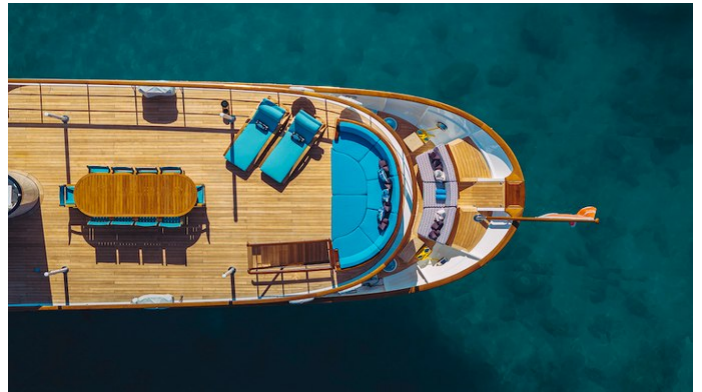

[CLICK HERE](#) 

or SCAN QR CODE

MORE PHOTOS, VIDEO OR INTERACTIVE DECK PLANS:

[CLICK HERE](#)

FAR NIENTE YACHT CHARTER

Superyacht FAR NIENTE was built in 2024 by SES Yachts. She is a 32.7m / 107'3 motor yacht with exterior design by Hoek Design and interior styling by Hoek Design . Far Niente offers accommodation for up to 10 guests in 5 cabins with additional room for her crew of 6. She features a variety of amenities to ensure comfortable charter vacations. She also carries an impressive collection of toys as listed below.

FAR NIENTE AMENITIES & TOYS

Sun Deck

Starlink

Wi-Fi

Air Conditioning

For a full up-to-date list of leisure facilities or amenities onboard Motor Yacht Far Niente please contact your Yacht Charter Broker prior to booking your vacation. If there is a particular water toy that you would like, but it is not listed, then it may be possible to rent this equipment for you.