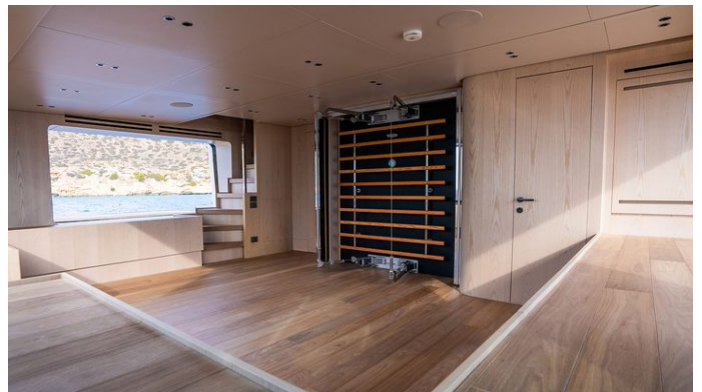

Details correct as of 19 Sep, 2024

FOR MORE INFORMATION:

[CLICK HERE](#) 

or SCAN QR CODE

MORE PHOTOS, VIDEO OR INTERACTIVE DECK PLANS:

[CLICK HERE](#)

ON TIME YACHT CHARTER

Superyacht ON TIME was built in 2024 by Sanlorenzo. She is a 34.16m / 112'1 SX112 motor yacht with exterior design by Zuccon and interior styling by Studio Lissoni . On Time offers accommodation for up to 11 guests in 5 cabins with additional room for her crew of 5. She features a variety of amenities to ensure comfortable charter vacations. She also carries an impressive collection of toys as listed below.