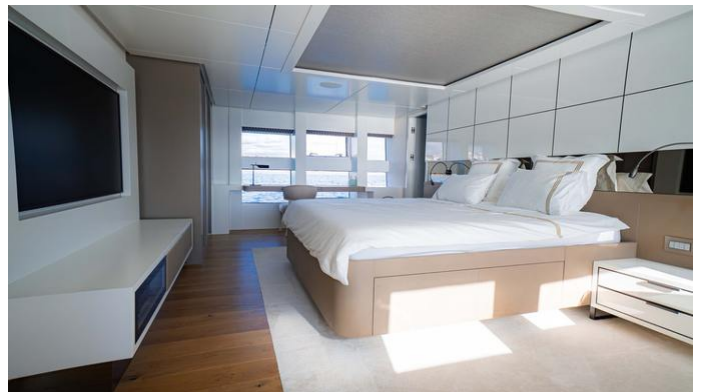

MORE PHOTOS, VIDEO OR INTERACTIVE DECK PLANS:

[CLICK HERE](#)