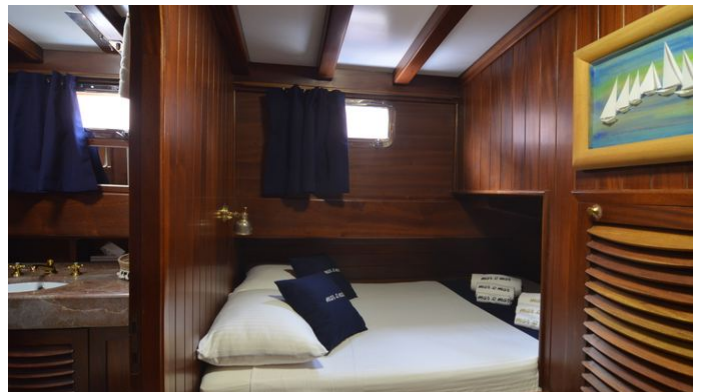

MORE PHOTOS, VIDEO OR INTERACTIVE DECK PLANS: