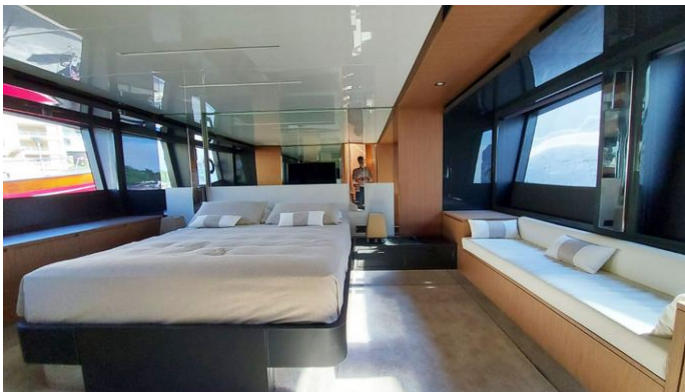

or SCAN QR CODE

MORE PHOTOS, VIDEO OR INTERACTIVE DECK PLANS:

[CLICK HERE](#)

CHILUCE YACHT CHARTER

Superyacht CHILUCE was built in 2017 by Riva. She is a 23.34m / 76'7 motor yacht with exterior design by . Chiluce offers accommodation for up to 6 guests in 3 cabins with additional room for her crew of . She features a variety of amenities to ensure comfortable charter vacations. She also carries an impressive collection of toys as listed below.

CHILUCE AMENITIES & TOYS

For a full up-to-date list of leisure facilities or amenities onboard Motor Yacht Chiluce please contact your Yacht Charter Broker prior to booking your vacation. If there is a particular water toy that you would like, but it is not listed, then it may be possible to rent this equipment for you.