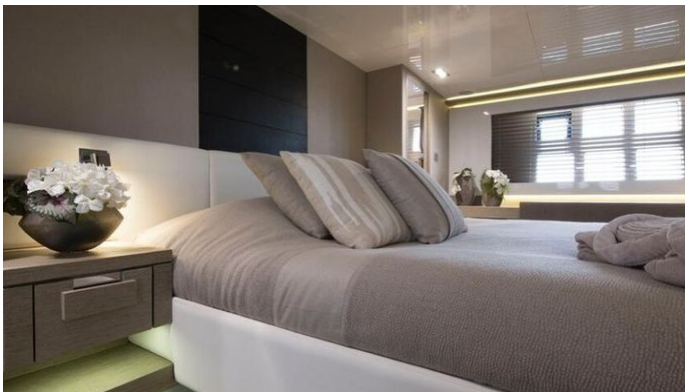

CRUISING SPEED
20 Knots

ACCOMMODATION

GUESTS	CABINS	CREW
8	4	3

CABIN CONFIGURATION

1 Master 1 Double
2 Twin

CHARTER RATES

SUMMER
from
€37,000 / week + expenses

WINTER
from
€37,000 / week + expenses

Details correct as of 10 Nov, 2024

FOR MORE INFORMATION:

[CLICK HERE](#) 

or SCAN QR CODE

MORE PHOTOS, VIDEO OR INTERACTIVE DECK PLANS:

[CLICK HERE](#)

SUMMER BREEZE I YACHT CHARTER

Superyacht SUMMER BREEZE I was built in 2014 by Pearl Yachts. She is a 23.3m / 76'5 Pearl 75 motor yacht with exterior design by and interior styling by Kelly Hoppen Interiors . Summer Breeze I offers accommodation for up to 8 guests in 4 cabins with additional room for her crew of 3. She features a variety of amenities to ensure comfortable charter vacations. She also carries an impressive collection of toys as listed below.