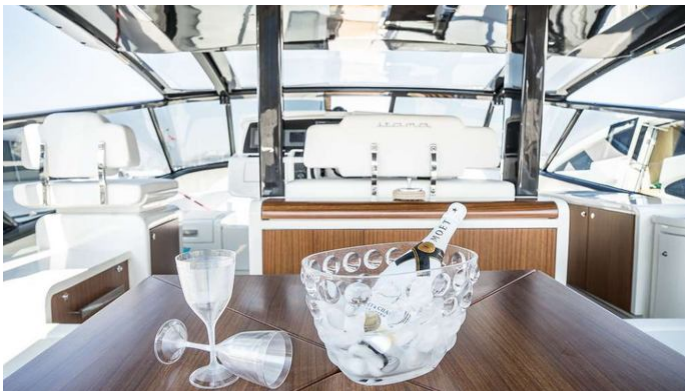

CRUISING SPEED
38 Knots

ACCOMMODATION

GUESTS	CABINS	CREW
6	3	2

CABIN CONFIGURATION
1 Master 1 VIP
1 Twin

CHARTER RATES

SUMMER
from
€27,000 / week + expenses

WINTER
from
€27,000 / week + expenses

Details correct as of 20 Sep, 2024

FOR MORE INFORMATION:

[CLICK HERE](#) 

or SCAN QR CODE

MORE PHOTOS, VIDEO OR INTERACTIVE DECK PLANS:

[CLICK HERE](#)

BLUE MAMBA YACHT CHARTER

Superyacht BLUE MAMBA was built in 2013 by Itama. She is a 23.54m / 77'3 motor yacht with exterior design by . Blue Mamba offers accommodation for up to 6 guests in 3 cabins with additional room for her crew of 2. She features a variety of amenities to ensure comfortable charter vacations. She also carries an impressive collection of toys as listed below.

BLUE MAMBA AMENITIES & TOYS

Wi-Fi

Air Conditioning

For a full up-to-date list of leisure facilities or amenities onboard Motor Yacht Blue Mamba please contact your Yacht Charter Broker prior to booking your vacation. If there is a particular water toy that you would like, but it is not listed, then it may be possible to rent this equipment for you.