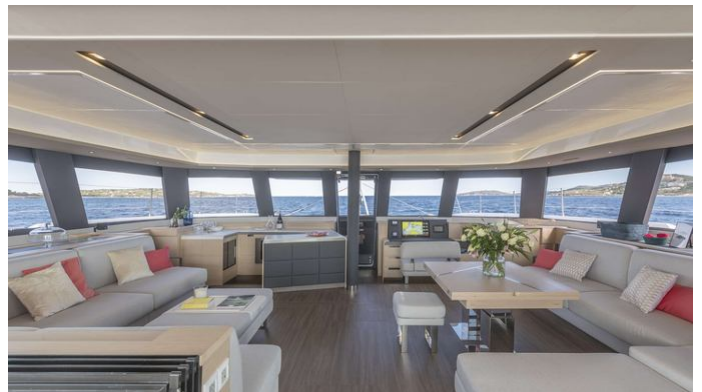

or SCAN QR CODE

MORE PHOTOS, VIDEO OR INTERACTIVE DECK PLANS:

[CLICK HERE](#)

PIXIE YACHT CHARTER

Superyacht PIXIE was built in 2022 by Fountaine Pajot. She is a 20.42m / 67' motor/sailer yacht with exterior design by . Pixie offers accommodation for up to 9 guests in 4 cabins with additional room for her crew of 2. She features a variety of amenities to ensure comfortable charter vacations. She also carries an impressive collection of toys as listed below.

PIXIE AMENITIES & TOYS

Wi-Fi

Deck Jacuzzi

Air Conditioning

BBQ

For a full up-to-date list of leisure facilities or amenities onboard Motor/Sailer Yacht Pixie please contact your Yacht Charter Broker prior to booking your vacation. If there is a particular water toy that you would like, but it is not listed, then it may be possible to rent this equipment for you.