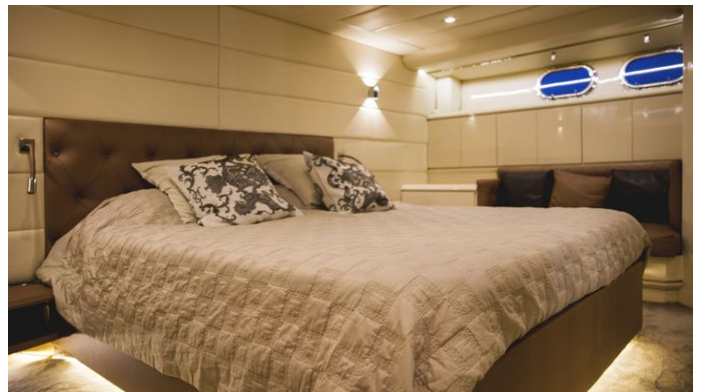

GUESTS	CABINS	CREW
8	4	2

CABIN CONFIGURATION

CHARTER RATES

WINTER
from
€28,500 / week + expenses

Details correct as of 20 Sep, 2024

FOR MORE INFORMATION:

[CLICK HERE](#) 

or SCAN QR CODE

MORE PHOTOS, VIDEO OR INTERACTIVE DECK PLANS:

[CLICK HERE](#)

DIAMS YACHT CHARTER

Superyacht DIAMS was built in 1986 by Astondoa. She is a 21.21m / 69'7 motor yacht with exterior design by . Diams offers accommodation for up to 8 guests in 4 cabins with additional room for her crew of 2. She features a variety of amenities to ensure comfortable charter vacations. She also carries an impressive collection of toys as listed below.

DIAMS AMENITIES & TOYS

Wi-Fi

Swimming Platform

Sunpads

Air Conditioning

For a full up-to-date list of leisure facilities or amenities onboard Motor Yacht Diams please contact your Yacht Charter Broker prior to booking your vacation. If there is a particular water toy that you would like, but it is not listed, then it may be possible to rent this equipment for you.