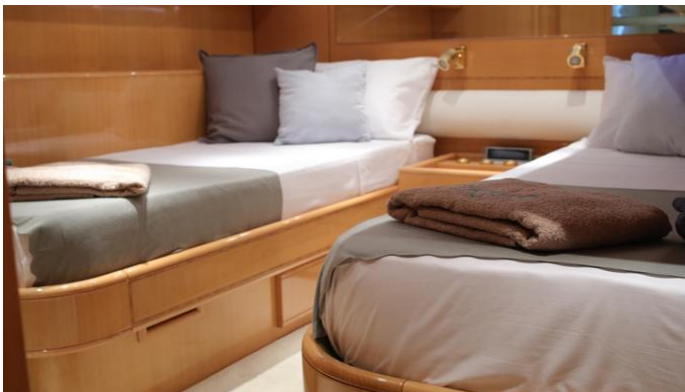

YEAR
2000

REFIT
2022

CRUISING SPEED
23 Knots

ACCOMMODATION

GUESTS	CABINS	CREW
8	3	2

CABIN CONFIGURATION
1 Double 2 Twin

CHARTER RATES

SUMMER
from
€22,000 / week + expenses

Details correct as of 20 Sep, 2024

FOR MORE INFORMATION:

[CLICK HERE](#) 

or SCAN QR CODE

MORE PHOTOS, VIDEO OR INTERACTIVE DECK PLANS:

[CLICK HERE](#)

CIKILA YACHT CHARTER

Superyacht CIKILA was built in 2000 by Leopard. She is a 23m / 75'6 motor yacht with exterior design by . Cikila offers accommodation for up to 8 guests in 3 cabins with additional room for her crew of 2. She features a variety of amenities to ensure comfortable charter vacations. She also carries an impressive collection of toys as listed below.

CIKILA AMENITIES & TOYS

Sun Deck

Wi-Fi

Air Conditioning

For a full up-to-date list of leisure facilities or amenities onboard Motor Yacht Cikila please contact your Yacht Charter Broker prior to booking your vacation. If there is a particular water toy that you would like, but it is not listed, then it may be possible to rent this equipment for you.