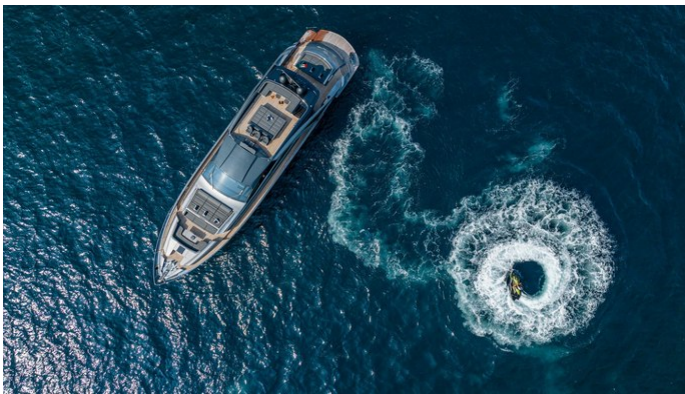

SOPHIA

Yacht Charter Details for 'Sophia', the 28.09m Superyacht built by Pershing

SPECIFICATIONS

LENGTH
28.09m / 92'2

BEAM
6.23m / 20'5

DRAFT
1.65m / 5'5

YEAR
2023

REFIT

Details correct as of 10 Nov, 2024

FOR MORE INFORMATION:

[CLICK HERE](#) 

or SCAN QR CODE

MORE PHOTOS, VIDEO OR INTERACTIVE DECK PLANS:

[CLICK HERE](#)

SOPHIA YACHT CHARTER

Superyacht SOPHIA was built in 2023 by Pershing. She is a 28.09m / 92'2 Pershing 9X motor yacht with exterior design by Fulvio de Simoni . Sophia offers accommodation for up to 9 guests in 4 cabins with additional room for her crew of 4. She features a variety of amenities to ensure comfortable charter vacations. She also carries an impressive collection of toys as listed below.

SOPHIA AMENITIES & TOYS

Exterior Bar

Stabilizers Underway

Foredeck Seating With Table

Wi-Fi

Swimming Platform

At-Anchor Stabilizers

Sunpads