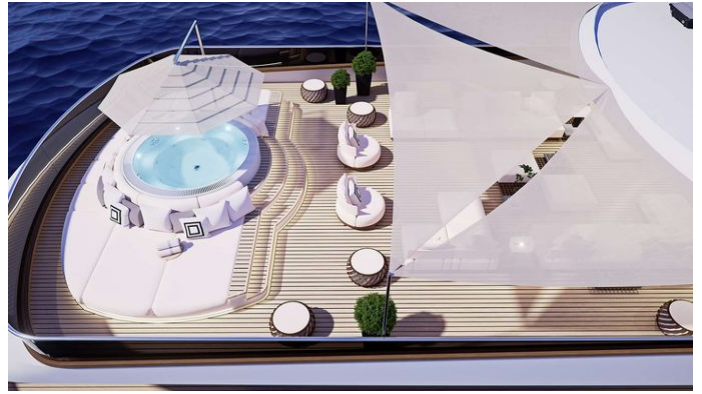

BLACK SWAN

Yacht Charter Details for 'Black Swan', the 50.01m Superyacht built by Odisej Shipyard

SPECIFICATIONS

LENGTH
50.01m / 164'1

BEAM DRAFT
8.6m / 28'3 1.85m / 6'1

YEAR REFIT
2024 2024

CRUISING SPEED
10 Knots

FOR MORE INFORMATION:

[CLICK HERE](#) 

or SCAN QR CODE

MORE PHOTOS, VIDEO OR INTERACTIVE DECK PLANS:

[CLICK HERE](#)

BLACK SWAN YACHT CHARTER

Superyacht BLACK SWAN was built in 2024 by Odisej Shipyard. She is a 50.01m / 164'1 Custom motor yacht with exterior design by . Black Swan offers accommodation for up to 20 guests in 10 cabins with additional room for her crew of 13. She features a variety of amenities to ensure comfortable charter vacations. She also carries an impressive collection of toys as listed below.

BLACK SWAN AMENITIES & TOYS

	Exterior Bar		Stabilizers Underway		Sun Deck
	Piano		Massage Room		Wi-Fi
	At-Anchor Stabilizers		Sunpads		Deck Jacuzzi
	Movie Theatre		Childrens Playroom		Sauna
	Gym		Air Conditioning		BBQ