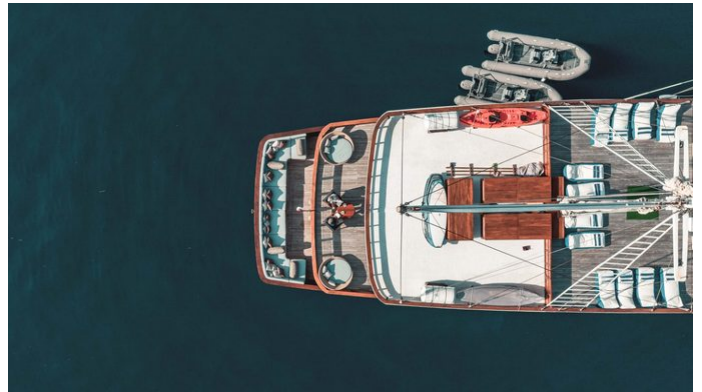

THE MAJ OCEANIC

Yacht Charter Details for 'The Maj Oceanic', the 47m Superyacht built by Custom

SPECIFICATIONS

LENGTH
47m / 154'2

BEAM DRAFT
10.5m / 34'5 3.52m / 11'7

YEAR REFIT
2020

CRUISING SPEED
8 Knots

ACCOMMODATION

or SCAN QR CODE

MORE PHOTOS, VIDEO OR INTERACTIVE DECK PLANS:

[CLICK HERE](#)

THE MAJ OCEANIC YACHT CHARTER

Superyacht THE MAJ OCEANIC was built in 2020 by Custom. She is a 47m / 154'2 sail yacht with exterior design by . The Maj Oceanic offers accommodation for up to 12 guests in 7 cabins with additional room for her crew of 14. She features a variety of amenities to ensure comfortable charter vacations. She also carries an impressive collection of toys as listed below.

THE MAJ OCEANIC AMENITIES & TOYS

Sun Deck

BBQ

Golf

For a full up-to-date list of leisure facilities or amenities onboard Sail Yacht The Maj Oceanic please contact your Yacht Charter Broker prior to booking your vacation. If there is a particular water toy that you would like, but it is not listed, then it may be possible to rent this equipment for you.