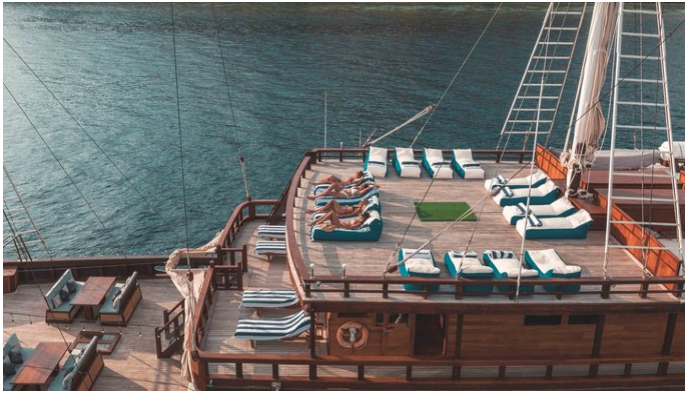

THE MAJ OCEANIC

Yacht Charter Details for 'The Maj Oceanic', the 47m Superyacht built by Custom

SPECIFICATIONS

LENGTH
47m / 154'2

BEAM DRAFT
10.5m / 34'5 3.52m / 11'7

YEAR REFIT
2020

CRUISING SPEED
8 Knots

ACCOMMODATION

or SCAN QR CODE

MORE PHOTOS, VIDEO OR INTERACTIVE DECK PLANS:

[CLICK HERE](#)

THE MAJ OCEANIC YACHT CHARTER

Superyacht THE MAJ OCEANIC was built in 2020 by Custom. She is a 47m / 154'2 sail yacht with exterior design by . The Maj Oceanic offers accommodation for up to 12 guests in 7 cabins with additional room for her crew of 14. She features a variety of amenities to ensure comfortable charter vacations. She also carries an impressive collection of toys as listed below.

THE MAJ OCEANIC AMENITIES & TOYS

Sun Deck

BBQ

Golf

For a full up-to-date list of leisure facilities or amenities onboard Sail Yacht The Maj Oceanic please contact your Yacht Charter Broker prior to booking your vacation. If there is a particular water toy that you would like, but it is not listed, then it may be possible to rent this equipment for you.