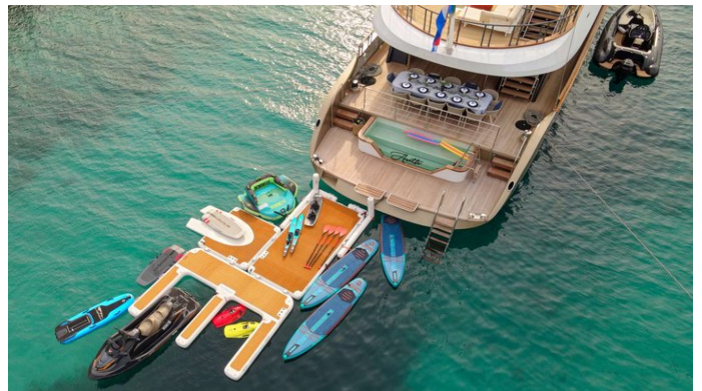

MORE PHOTOS, VIDEO OR INTERACTIVE DECK PLANS: