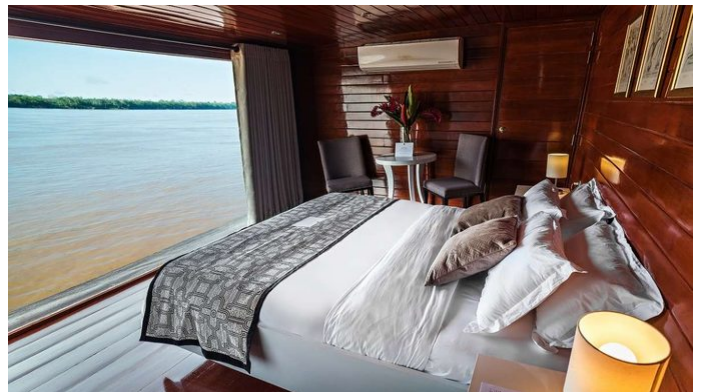

CRUCERO AMAZONAS

Yacht Charter Details for 'Crucero Amazonas', the 42.01m Superyacht built by Custom

SPECIFICATIONS

LENGTH
42.01m / 137'10

BEAM
8.51m / 27'11

DRAFT
3m / 9'10

YEAR
1996

REFIT
2016

CRUISING SPEED
12 Knots

ACCOMMODATION

GUESTS	CABINS	CREW
26	13	20

CABIN CONFIGURATION

1 Master	8 Double
4 Twin	

CHARTER RATES

SUMMER
from
\$166,950 / week + expenses

WINTER
from
\$166,950 / week + expenses

Details correct as of 20 Sep, 2024

FOR MORE INFORMATION:

[CLICK HERE](#) 

or SCAN QR CODE

MORE PHOTOS, VIDEO OR INTERACTIVE DECK PLANS:

[CLICK HERE](#)

CRUCERO AMAZONAS YACHT CHARTER

Superyacht CRUCERO AMAZONAS was built in 1996 by Custom. She is a 42.01m / 137'10 Custom motor yacht with exterior design by . Crucero Amazonas offers accommodation for up to 26 guests in 13 cabins with additional room for her crew of . She features a variety of amenities to ensure comfortable charter vacations. She also carries an impressive collection of toys as listed below.