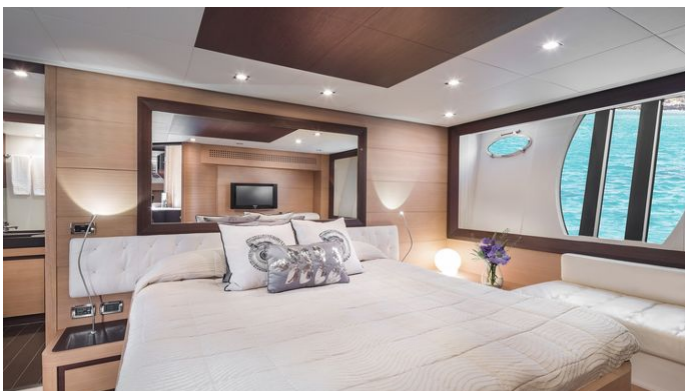

MORE PHOTOS, VIDEO OR INTERACTIVE DECK PLANS: