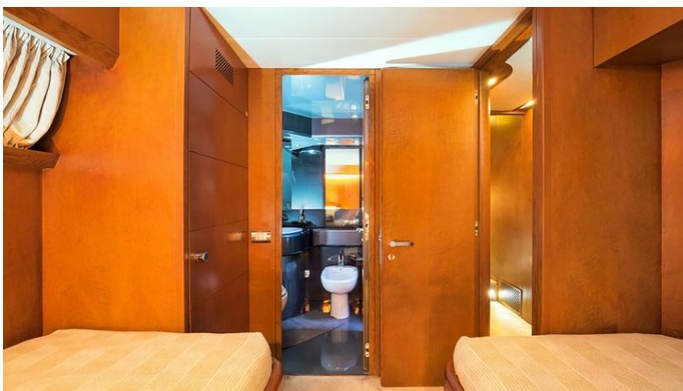

CRUISING SPEED
0 Knots

ACCOMMODATION

GUESTS	CABINS	CREW
6	3	3

CABIN CONFIGURATION

CHARTER RATES

SUMMER
from
€22,000 / week + expenses

Details correct as of 20 Sep, 2024

FOR MORE INFORMATION:

[CLICK HERE](#) 

or SCAN QR CODE

MORE PHOTOS, VIDEO OR INTERACTIVE DECK PLANS:

[CLICK HERE](#)

CLAUDIA AMBER YACHT CHARTER

Superyacht CLAUDIA AMBER was built in 1991 by Maiora. She is a 22m / 72'2 motor yacht with exterior design by . Claudia Amber offers accommodation for up to 6 guests in 3 cabins with additional room for her crew of . She features a variety of amenities to ensure comfortable charter vacations. She also carries an impressive collection of toys as listed below.

CLAUDIA AMBER AMENITIES & TOYS

Sun Deck

Wi-Fi

Sunpads

Air Conditioning

Inflatable Water Slide

For a full up-to-date list of leisure facilities or amenities onboard Motor Yacht Claudia Amber please contact your Yacht Charter Broker prior to booking your vacation. If there is a particular water toy that you would like, but it is not listed, then it may be possible to rent this equipment for you.