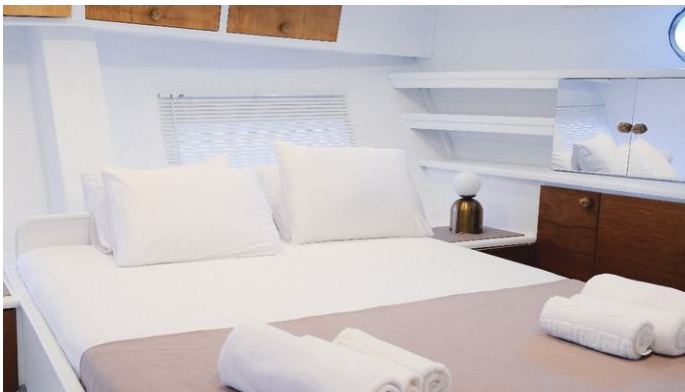

CRUISING SPEED
8 Knots

ACCOMMODATION

GUESTS	CABINS	CREW
12	6	5

CABIN CONFIGURATION

CHARTER RATES

SUMMER
from
€16,800 / week + expenses

WINTER
from
€16,800 / week + expenses

Details correct as of 10 Nov, 2024

FOR MORE INFORMATION:

[CLICK HERE](#) 

or SCAN QR CODE

MORE PHOTOS, VIDEO OR INTERACTIVE DECK PLANS:

[CLICK HERE](#)

ESCAPE YACHT CHARTER

Superyacht ESCAPE was built in 1994 by Fethiye Shipyard. She is a 27m / 88'7 motor/sailer yacht with exterior design by . Escape offers accommodation for up to 12 guests in 6 cabins with additional room for her crew of 5. She features a variety of amenities to ensure comfortable charter vacations. She also carries an impressive collection of toys as listed below.

ESCAPE AMENITIES & TOYS

Sunpads

Deck Jacuzzi

Air Conditioning

For a full up-to-date list of leisure facilities or amenities onboard Motor/Sailer Yacht Escape please contact your Yacht Charter Broker prior to booking your vacation. If there is a particular water toy that you would like, but it is not listed, then it may be possible to rent this equipment for you.