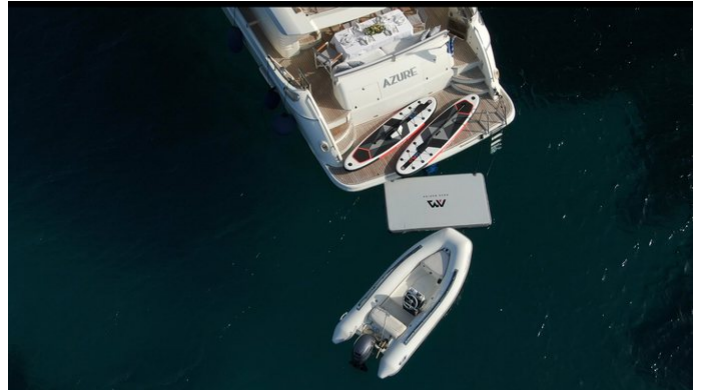

MORE PHOTOS, VIDEO OR INTERACTIVE DECK PLANS: