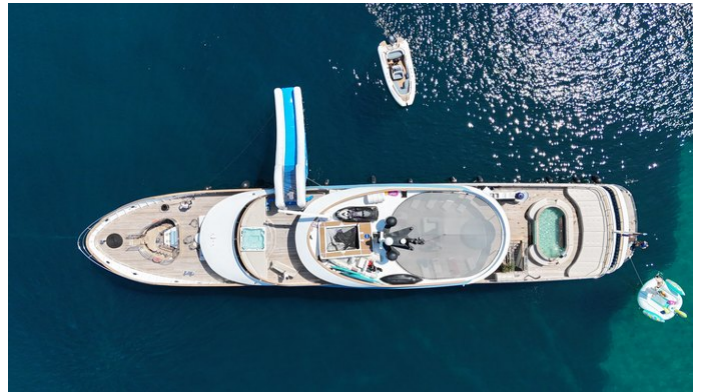

MORE PHOTOS, VIDEO OR INTERACTIVE DECK PLANS: