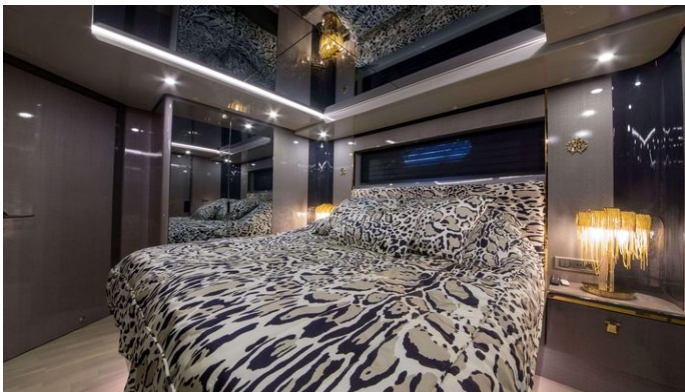

CRUISING SPEED
0 Knots

ACCOMMODATION

GUESTS CABINS CREW
8 **4** **6**

CABIN CONFIGURATION

CHARTER RATES

SUMMER
from
€49,000 / week + expenses

WINTER
from
€49,000 / week + expenses

Details correct as of 20 Sep, 2024

FOR MORE INFORMATION:

[CLICK HERE](#) 

or SCAN QR CODE

MORE PHOTOS, VIDEO OR INTERACTIVE DECK PLANS:

[CLICK HERE](#)

NOAM YACHT CHARTER

Superyacht NOAM was built in 2000 by Cheoy Lee. She is a 28m / 91'10 motor yacht with exterior design by . Noam offers accommodation for up to 8 guests in 4 cabins with additional room for her crew of 6. She features a variety of amenities to ensure comfortable charter vacations. She also carries an impressive collection of toys as listed below.

NOAM AMENITIES & TOYS

Stabilizers Underway

Sun Deck

Wi-Fi

Sunpads

Deck Jacuzzi

Air Conditioning

For a full up-to-date list of leisure facilities or amenities onboard Motor Yacht Noam please contact your Yacht Charter Broker prior to booking your vacation. If there is a particular water toy that you would like, but it is not listed, then it may be possible to rent this equipment for you.