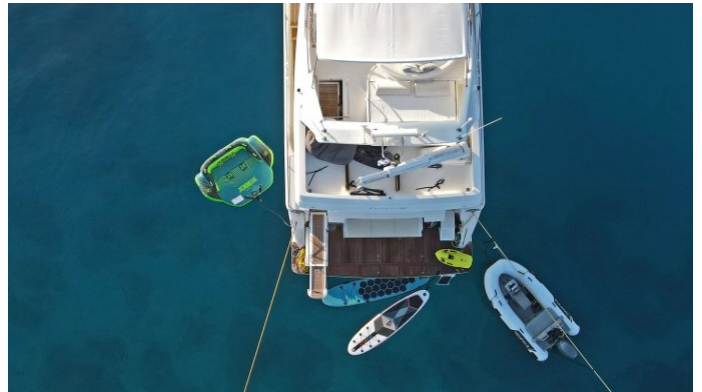

MORE PHOTOS, VIDEO OR INTERACTIVE DECK PLANS: