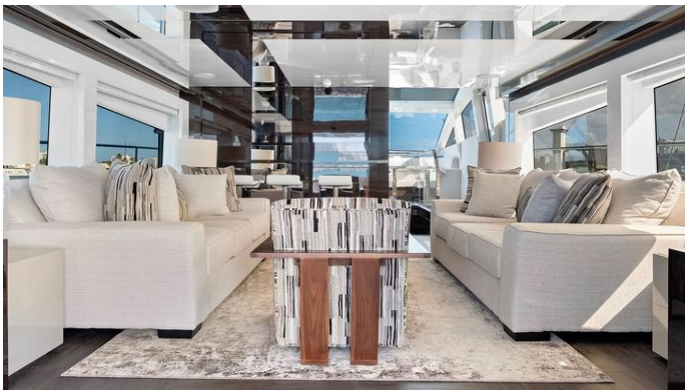

FOR MORE INFORMATION:

[CLICK HERE](#) 

or SCAN QR CODE

MORE PHOTOS, VIDEO OR INTERACTIVE DECK PLANS:

[CLICK HERE](#)

MEANT TOBE YACHT CHARTER

Superyacht MEANT TOBE was built in 2018 by Pearl Yachts. She is a 23.9m / 78'5 Pearl 80 motor yacht with exterior design by Pearl Yachts and interior styling by Pearl Yachts . Meant Tobe offers accommodation for up to 8 guests in 4 cabins with additional room for her crew of 4. She features a variety of amenities to ensure comfortable charter vacations. She also carries an impressive collection of toys as listed below.