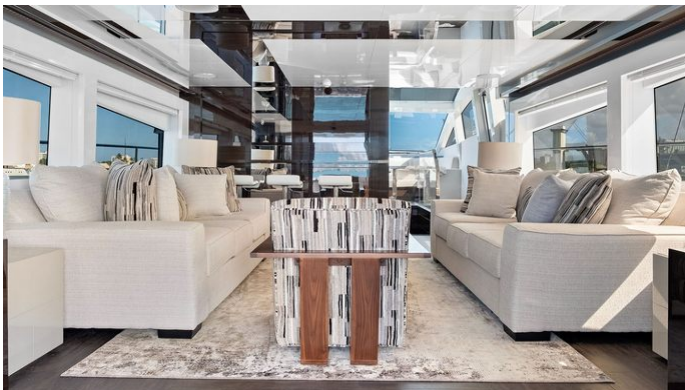

CRUISING SPEED
10 Knots

ACCOMMODATION

GUESTS CABINS CREW
8 **4** **4**

CABIN CONFIGURATION
1 Master 1 VIP
2 Double/Twin

CHARTER RATES

SUMMER
from
\$45,000 / week + expenses

WINTER
from
\$45,000 / week + expenses

Details correct as of 20 Sep, 2024

FOR MORE INFORMATION:

[CLICK HERE](#) 

or SCAN QR CODE

MORE PHOTOS, VIDEO OR INTERACTIVE DECK PLANS:

[CLICK HERE](#)

OMNIA YACHT CHARTER

Superyacht OMNIA was built in 2018 by Pearl Yachts. She is a 23.9m / 78'5 Pearl 80 motor yacht with exterior design by Pearl Yachts and interior styling by Pearl Yachts . Omnia offers accommodation for up to 8 guests in 4 cabins with additional room for her crew of 4. She features a variety of amenities to ensure comfortable charter vacations. She also carries an impressive collection of toys as listed below.