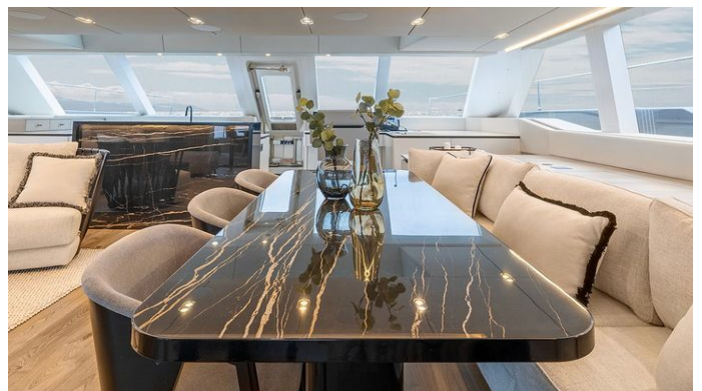

MORE PHOTOS, VIDEO OR INTERACTIVE DECK PLANS: