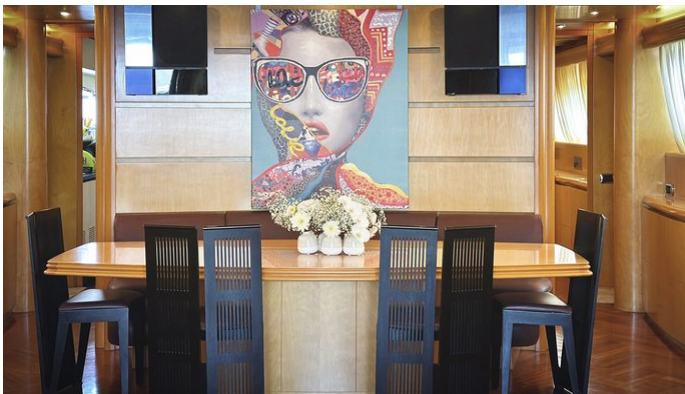

CRUISING SPEED
0 Knots

ACCOMMODATION

GUESTS	CABINS	CREW
10	5	4

CABIN CONFIGURATION

1 Master 2 Double
2 Twin

CHARTER RATES

SUMMER
from
€30,000 / week + expenses

Details correct as of 20 Sep, 2024

FOR MORE INFORMATION:

[CLICK HERE](#) 

or SCAN QR CODE

MORE PHOTOS, VIDEO OR INTERACTIVE DECK PLANS:

[CLICK HERE](#)

LADY A YACHT CHARTER

Superyacht LADY A was built in 1999 by Maiora. She is a 30m / 98'5 motor yacht with exterior design by . Lady A offers accommodation for up to 10 guests in 5 cabins with additional room for her crew of 4. She features a variety of amenities to ensure comfortable charter vacations. She also carries an impressive collection of toys as listed below.

LADY A AMENITIES & TOYS

Wi-Fi

Swimming Platform

Sunpads

Air Conditioning

For a full up-to-date list of leisure facilities or amenities onboard Motor Yacht Lady A please contact your Yacht Charter Broker prior to booking your vacation. If there is a particular water toy that you would like, but it is not listed, then it may be possible to rent this equipment for you.