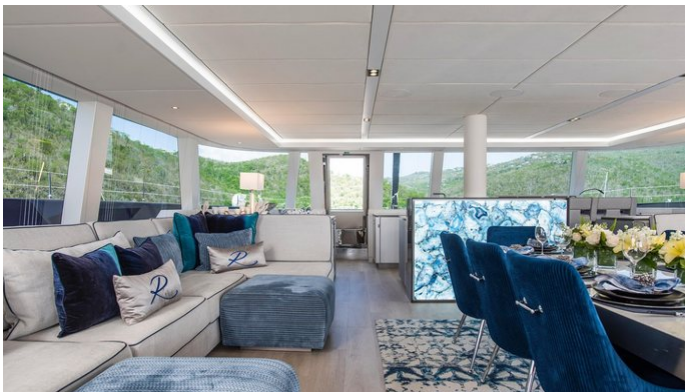

MORE PHOTOS, VIDEO OR INTERACTIVE DECK PLANS: