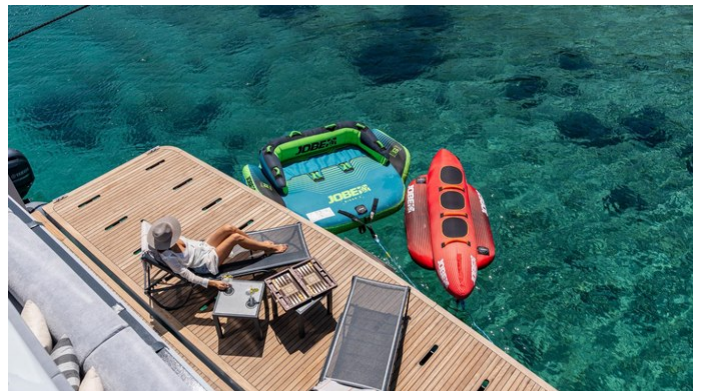

MORE PHOTOS, VIDEO OR INTERACTIVE DECK PLANS: