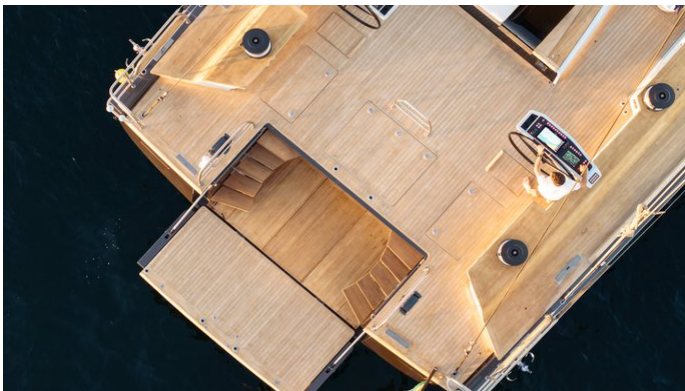

MORE PHOTOS, VIDEO OR INTERACTIVE DECK PLANS:

[CLICK HERE](#)