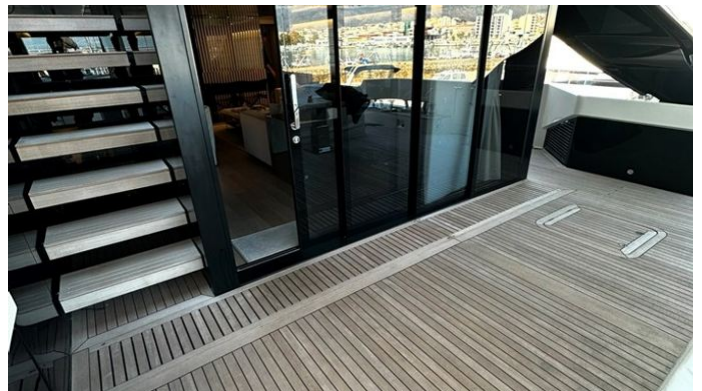

MORE PHOTOS, VIDEO OR INTERACTIVE DECK PLANS:

 [CLICK HERE](#)

SAAM II YACHT CHARTER

Superyacht SAAM II was built in 2025 by Sanlorenzo. She is a 29.5m / 96'9 SL96 Asymmetric motor yacht with exterior design by Zuccon and interior styling by Laura Sessa Romboli . Saam II offers accommodation for up to 11 guests in 5 cabins with additional room for her crew of 4. She features a variety of amenities to ensure comfortable charter vacations. She also carries an impressive collection of toys as listed below.

SAAM II AMENITIES & TOYS

Stabilizers Underway

Sun Deck

Wi-Fi

Swimming Platform

At-Anchor Stabilizers

Sunpads

Air Conditioning