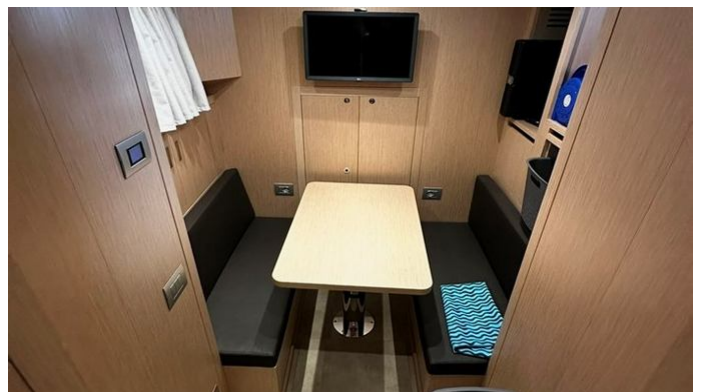

MORE PHOTOS, VIDEO OR INTERACTIVE DECK PLANS:

 [CLICK HERE](#)

SAAM II YACHT CHARTER

Superyacht SAAM II was built in 2025 by Sanlorenzo. She is a 29.5m / 96'9 SL96 Asymmetric motor yacht with exterior design by Zuccon and interior styling by Laura Sessa Romboli . Saam II offers accommodation for up to 11 guests in 5 cabins with additional room for her crew of 4. She features a variety of amenities to ensure comfortable charter vacations. She also carries an impressive collection of toys as listed below.

Satellite TV

For a full up-to-date list of leisure facilities or amenities onboard Motor Yacht Saam II please contact your Yacht Charter Broker prior to booking your vacation. If there is a particular water toy that you would like, but it is not listed, then it may be possible to rent this equipment for you.