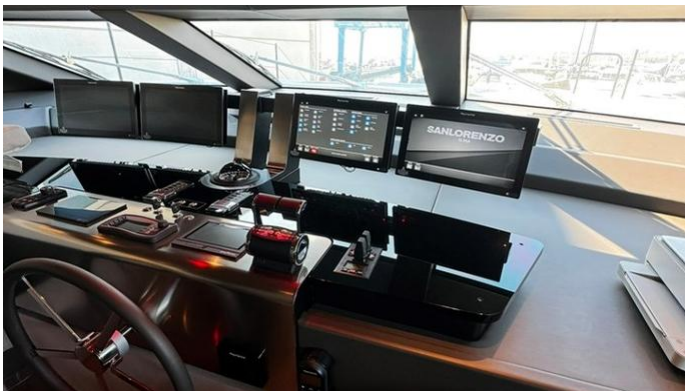

MORE PHOTOS, VIDEO OR INTERACTIVE DECK PLANS:

 [CLICK HERE](#)

SAAM II YACHT CHARTER

Superyacht SAAM II was built in 2025 by Sanlorenzo. She is a 29.5m / 96'9 SL96 Asymmetric motor yacht with exterior design by Zuccon and interior styling by Laura Sessa Romboli . Saam II offers accommodation for up to 11 guests in 5 cabins with additional room for her crew of 4. She features a variety of amenities to ensure comfortable charter vacations. She also carries an impressive collection of toys as listed below.

Satellite TV

For a full up-to-date list of leisure facilities or amenities onboard Motor Yacht Saam II please contact your Yacht Charter Broker prior to booking your vacation. If there is a particular water toy that you would like, but it is not listed, then it may be possible to rent this equipment for you.