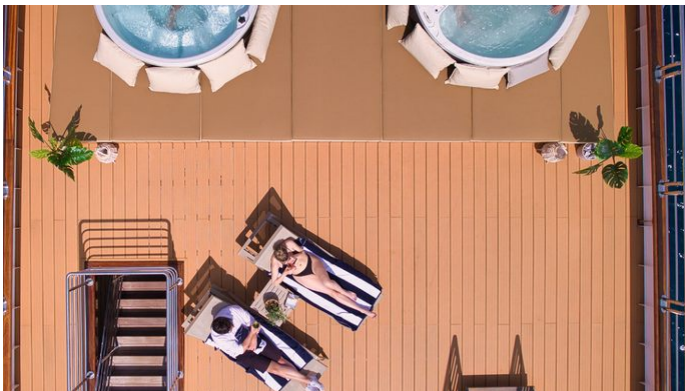

MORE PHOTOS, VIDEO OR INTERACTIVE DECK PLANS: