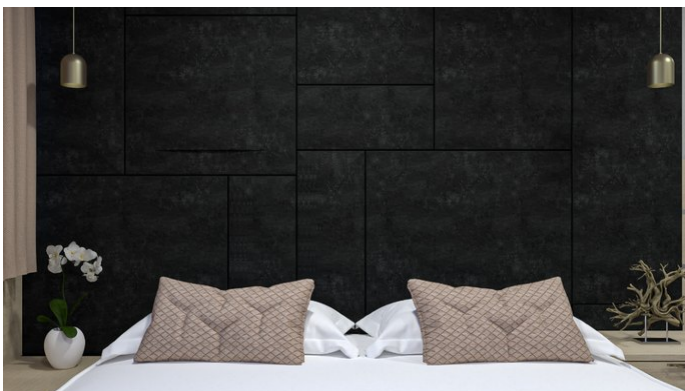

MORE PHOTOS, VIDEO OR INTERACTIVE DECK PLANS: