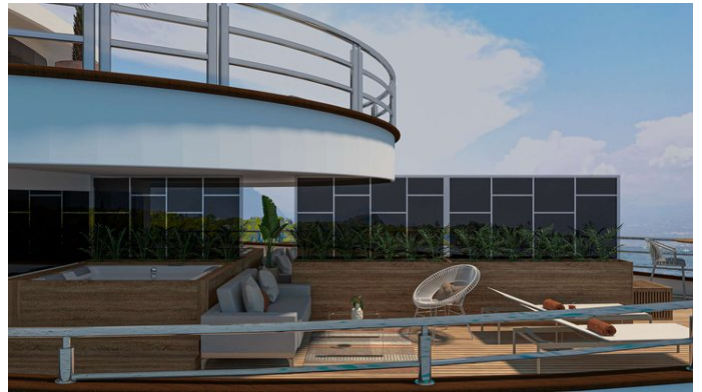

or SCAN QR CODE

MORE PHOTOS, VIDEO OR INTERACTIVE DECK PLANS:

[CLICK HERE](#)

ARETHA YACHT CHARTER

Superyacht ARETHA was built in 2018 by Custom. She is a 45.24m / 148'5 motor yacht with exterior design by . Aretha offers accommodation for up to 30 guests in 15 cabins with additional room for her crew of 12. She features a variety of amenities to ensure comfortable charter vacations. She also carries an impressive collection of toys as listed below.

ARETHA AMENITIES & TOYS

- | | | |
|---|---|--|
|  Massage Room |  Exterior Bar |  Sun Deck |
|  Wi-Fi |  Swimming Platform |  Sunpads |
|  Deck Jacuzzi |  Sauna |  Gym |
|  Air Conditioning | | |

For a full up-to-date list of leisure facilities or amenities onboard Motor Yacht Aretha please contact your Yacht Charter Broker prior to booking your vacation. If there is a particular water toy that you would like, but it is not listed, then it may be possible to rent this equipment for you.