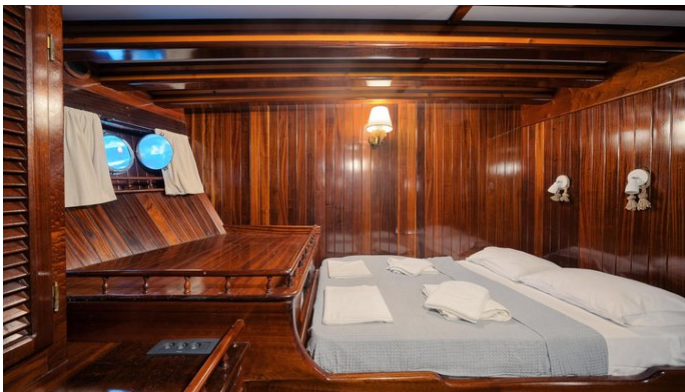

MORE PHOTOS, VIDEO OR INTERACTIVE DECK PLANS: