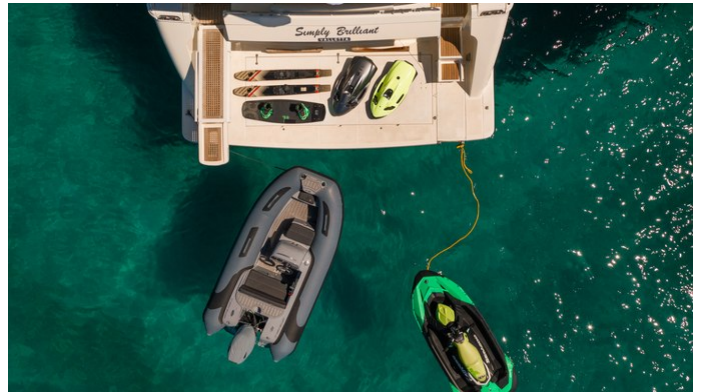

MORE PHOTOS, VIDEO OR INTERACTIVE DECK PLANS: