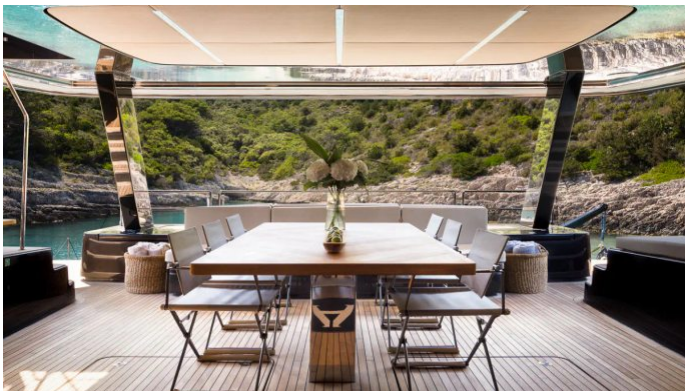

Details correct as of 20 Sep, 2024

FOR MORE INFORMATION:

[CLICK HERE](#)

or SCAN QR CODE

MORE PHOTOS, VIDEO OR INTERACTIVE DECK PLANS:

[CLICK HERE](#)

AMBER ONE YACHT CHARTER

Superyacht AMBER ONE was built in 2023 by Sunreef Yachts. She is a 21.31m / 69'11 70 Sunreef Power motor yacht with exterior design by Sunreef Yachts and interior styling by Sunreef Yachts . Amber One offers accommodation for up to 8 guests in 4 cabins with additional room for her crew of 4. She features a variety of amenities to ensure comfortable charter vacations. She also carries an impressive collection of toys as listed below.

AMBER ONE AMENITIES & TOYS

Wi-Fi

Hydraulic Swim Platform

Sunpads

Air Conditioning

For a full up-to-date list of leisure facilities or amenities onboard Motor Yacht Amber One please contact your Yacht Charter Broker prior to booking your vacation. If there is a particular water toy that you would like, but it is not listed, then it may be possible to rent this equipment for you.