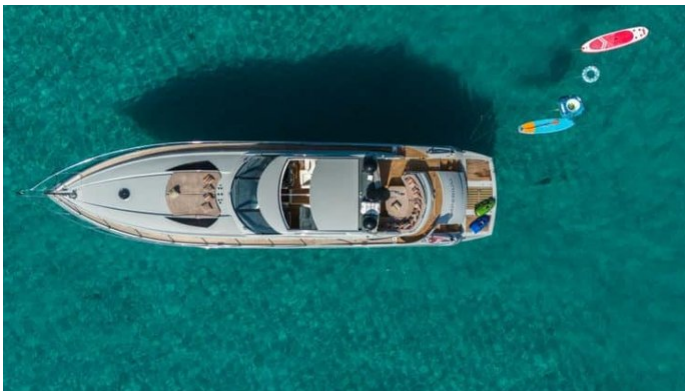

IMPERIUM

Yacht Charter Details for 'Imperium', the 20.4m Superyacht built by Sunseeker

SPECIFICATIONS

LENGTH
20.4m / 66'11

BEAM
5.18m / 17'

DRAFT
0m / 0'

YEAR
2001

REFIT
2024

CRUISING SPEED
25 Knots

ACCOMMODATION

GUESTS	CABINS	CREW
4	2	2

CABIN CONFIGURATION
2 Double

CHARTER RATES

SUMMER
from
€24,000 / week + expenses

WINTER
from
€24,000 / week + expenses

Details correct as of 20 Sep, 2024

FOR MORE INFORMATION:

[CLICK HERE](#) 

or SCAN QR CODE

MORE PHOTOS, VIDEO OR INTERACTIVE DECK PLANS:

 [CLICK HERE](#)

IMPERIUM YACHT CHARTER

Superyacht IMPERIUM was built in 2001 by Sunseeker. She is a 20.4m / 66'11 Predator 68 motor yacht with exterior design by . Imperium offers accommodation for up to 4 guests in 2 cabins with additional room for her crew of 2. She features a variety of amenities to ensure comfortable charter vacations. She also carries an impressive collection of toys as listed below.

IMPERIUM AMENITIES & TOYS

Wi-Fi

Swimming Platform

Sunpads

Air Conditioning

For a full up-to-date list of leisure facilities or amenities onboard Motor Yacht Imperium please contact your Yacht Charter Broker prior to booking your vacation. If there is a particular water toy that you would like, but it is not listed, then it may be possible to rent this equipment for you.