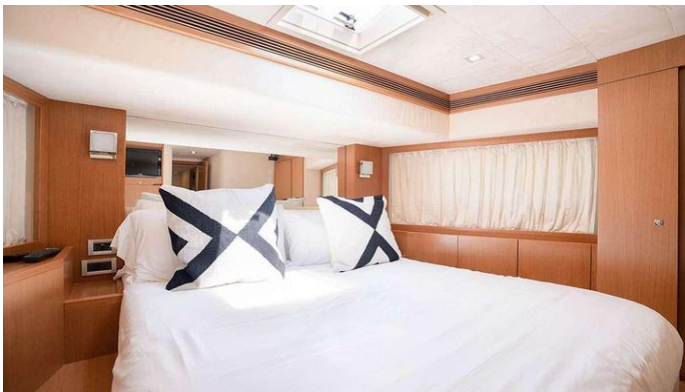

MORE PHOTOS, VIDEO OR INTERACTIVE DECK PLANS: