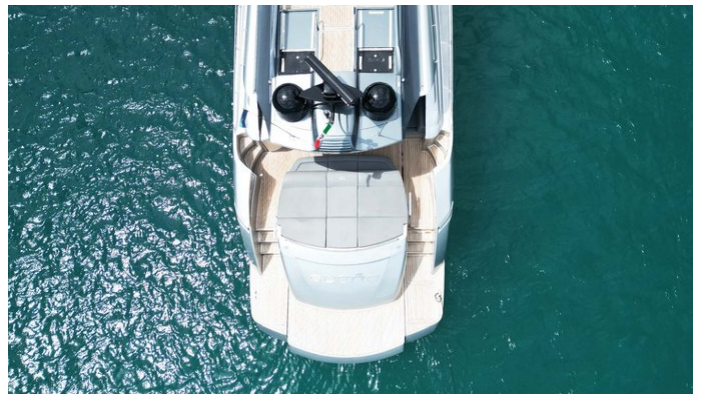

SUENO

Yacht Charter Details for 'Sueno', the 22.9m Superyacht built by Pershing

SPECIFICATIONS

LENGTH
22.9m / 75'2"

BEAM
5.49m / 18'

DRAFT
1.4m / 4'7"

YEAR
2013

REFIT

CRUISING SPEED
32 Knots

ACCOMMODATION

GUESTS	CABINS	CREW
6	3	3

CABIN CONFIGURATION

1 Master	1 VIP
1 Twin	

CHARTER RATES

SUMMER
from
€39,000 / week + expenses

WINTER
from
€39,000 / week + expenses

Details correct as of 20 Sep, 2024

FOR MORE INFORMATION:

[CLICK HERE](#) 

or SCAN QR CODE

MORE PHOTOS, VIDEO OR INTERACTIVE DECK PLANS:

[CLICK HERE](#)

SUENO YACHT CHARTER

Superyacht SUENO was built in 2013 by Pershing. She is a 22.9m / 75'2" Pershing 74 motor yacht with exterior design by . Sueno offers accommodation for up to 6 guests in 3 cabins with additional room for her crew of 3. She features a variety of amenities to ensure comfortable charter vacations. She also carries an impressive collection of toys as listed below.

SUENO AMENITIES & TOYS

Stabilizers Underway

Wi-Fi

Swimming Platform

Sunpads

Air Conditioning

For a full up-to-date list of leisure facilities or amenities onboard Motor Yacht Sueno please contact your Yacht Charter Broker prior to booking your vacation. If there is a particular water toy that you would like, but it is not listed, then it may be possible to rent this equipment for you.