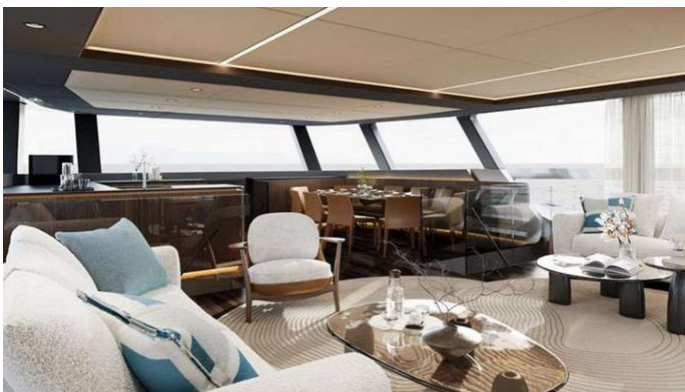

MORE PHOTOS, VIDEO OR INTERACTIVE DECK PLANS:

[CLICK HERE](#)