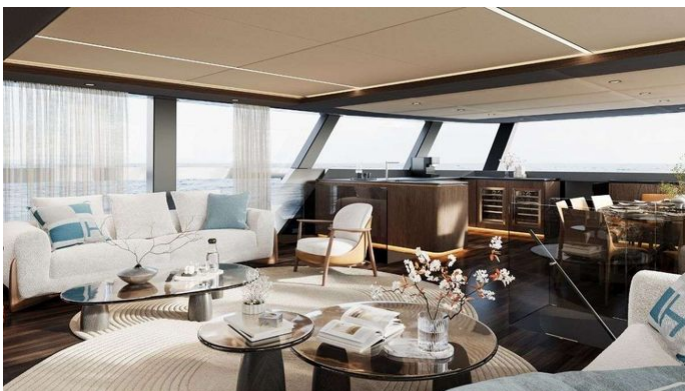

MORE PHOTOS, VIDEO OR INTERACTIVE DECK PLANS:

[CLICK HERE](#)