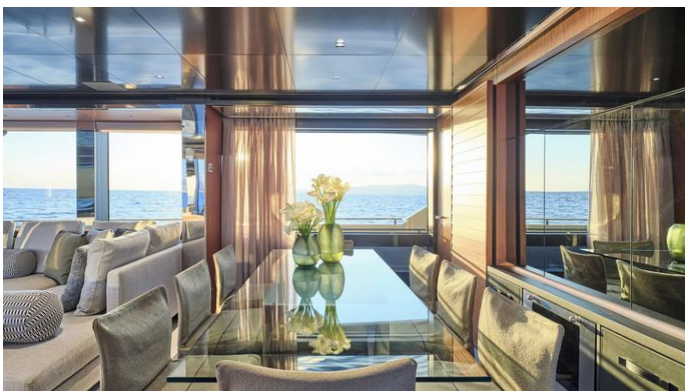

MORE PHOTOS, VIDEO OR INTERACTIVE DECK PLANS: