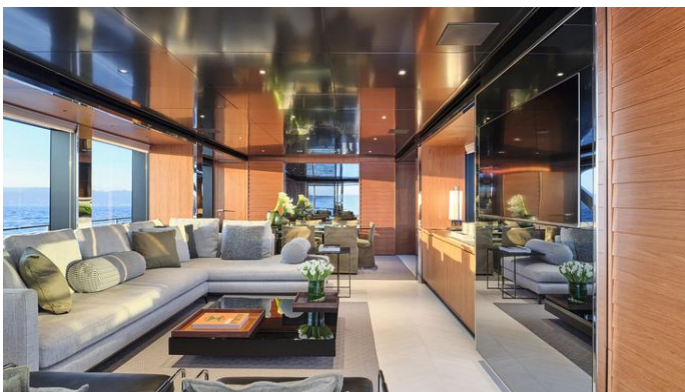

MORE PHOTOS, VIDEO OR INTERACTIVE DECK PLANS: