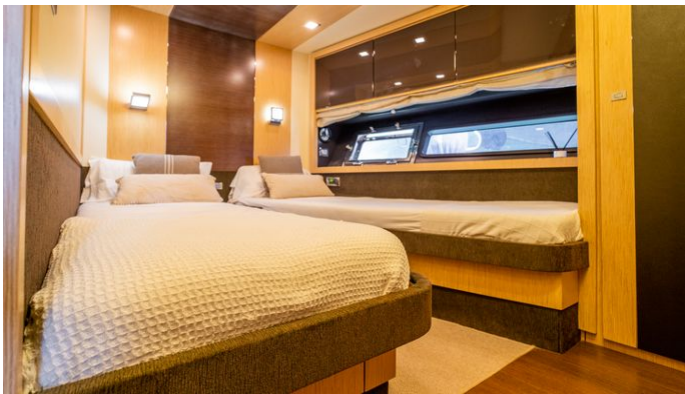

MORE PHOTOS, VIDEO OR INTERACTIVE DECK PLANS: