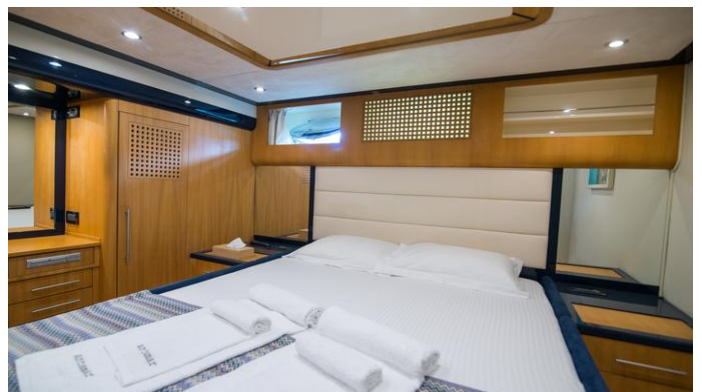

GUESTS	CABINS	CREW
8	4	3

CABIN CONFIGURATION
2 Double 2 Twin

CHARTER RATES

SUMMER
from
€23,000 / week + expenses

WINTER
from
€23,000 / week + expenses

Details correct as of 5 Apr, 2025

FOR MORE INFORMATION:

[CLICK HERE](#) 

or SCAN QR CODE

MORE PHOTOS, VIDEO OR INTERACTIVE DECK PLANS:

[CLICK HERE](#)

ANTAMAR II YACHT CHARTER

Superyacht ANTAMAR II was built in 2001 by Riva. She is a 21.62m / 70'11 70 DolceVita motor yacht with exterior design by . Antamar II offers accommodation for up to 8 guests in 4 cabins with additional room for her crew of 3. She features a variety of amenities to ensure comfortable charter vacations. She also carries an impressive collection of toys as listed below.

ANTAMAR II AMENITIES & TOYS

Wi-Fi

Swimming Platform

Sunpads

Air Conditioning

For a full up-to-date list of leisure facilities or amenities onboard Motor Yacht Antamar II please contact your Yacht Charter Broker prior to booking your vacation. If there is a particular water toy that you would like, but it is not listed, then it may be possible to rent this equipment for you.