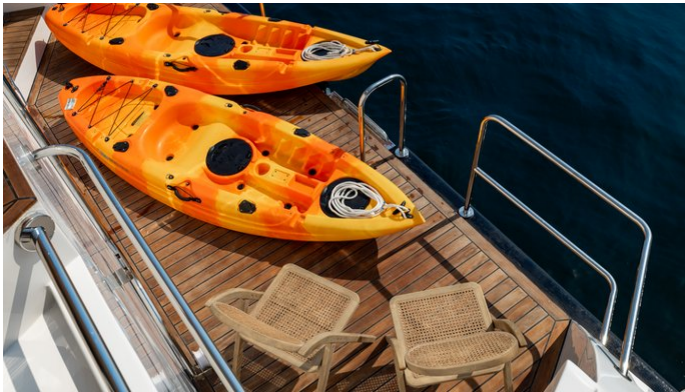

CRUISING SPEED
10 Knots

ACCOMMODATION

GUESTS	CABINS	CREW
14	6	5

CABIN CONFIGURATION

1 Master	1 VIP
4 Twin	2 Pullman

CHARTER RATES

SUMMER
from
130,000 / week + expenses

Details correct as of 11 Apr, 2025

FOR MORE INFORMATION:

[CLICK HERE](#) 

or SCAN QR CODE

MORE PHOTOS, VIDEO OR INTERACTIVE DECK PLANS:

[CLICK HERE](#)

VISION YACHT CHARTER

Superyacht VISION was built in 2025 by Salim Craft Factory. She is a 29m / 95'2 Custom motor yacht with exterior design by . Vision offers accommodation for up to 14 guests in 6 cabins with additional room for her crew of 5. She features a variety of amenities to ensure comfortable charter vacations. She also carries an impressive collection of toys as listed below.

VISION AMENITIES & TOYS

Gym Equipment

Exterior Bar

Starlink

Outdoor Shower

Wi-Fi

Air Conditioning

BBQ

For a full up-to-date list of leisure facilities or amenities onboard Motor Yacht Vision please contact your Yacht Charter Broker prior to booking your vacation. If there is a particular water toy that you would like, but it is not listed, then it may be possible to rent this equipment for you.