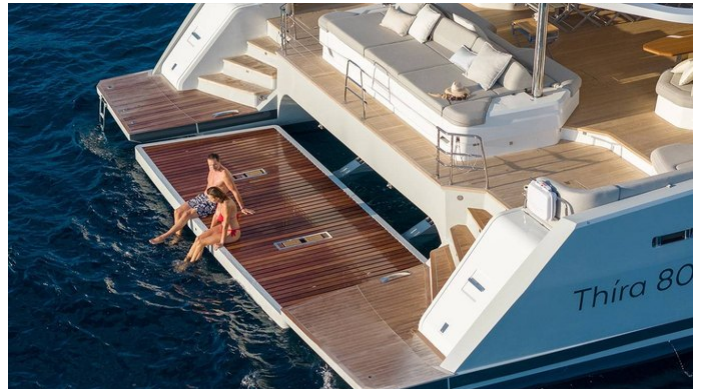

SISTERSHIP

CAPRI

Yacht Charter Details for 'Capri', the 24m Superyacht built by Fountaine Pajot

SPECIFICATIONS

LENGTH
24m / 78'9

BEAM DRAFT
11.07m / 36'4 2.06m / 6'9

YEAR REFIT
2025

CRUISING SPEED
0 Knots

FOR MORE INFORMATION:

[CLICK HERE](#)

or SCAN QR CODE

MORE PHOTOS, VIDEO OR INTERACTIVE DECK PLANS:

 [CLICK HERE](#)

CAPRI YACHT CHARTER

Superyacht CAPRI was built in 2025 by Fountaine Pajot. She is a 24m / 78'9 Thira 80 sail yacht with exterior design by Berret Racoupeau Yacht Design . Capri offers accommodation for up to 8 guests in 4 cabins with additional room for her crew of 4. She features a variety of amenities to ensure comfortable charter vacations. She also carries an impressive collection of toys as listed below.

CAPRI AMENITIES & TOYS

Wi-Fi

Hydraulic Swim Platform

Sunpads

Deck Jacuzzi

Air Conditioning

For a full up-to-date list of leisure facilities or amenities onboard Sail Yacht Capri please contact your Yacht Charter Broker prior to booking your vacation. If there is a particular water toy that you would like, but it is not listed, then it may be possible to rent this equipment for you.