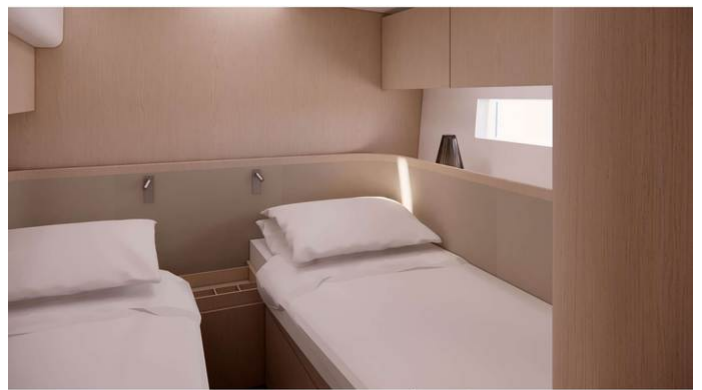

MORE PHOTOS, VIDEO OR INTERACTIVE DECK PLANS:

[CLICK HERE](#)