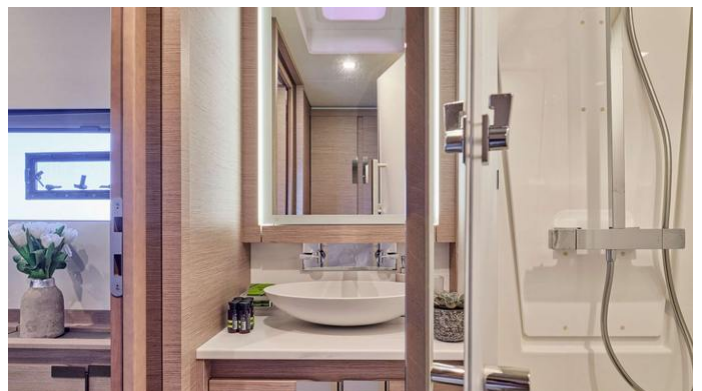

or SCAN QR CODE

MORE PHOTOS, VIDEO OR INTERACTIVE DECK PLANS:

 [CLICK HERE](#)

ALENA YACHT CHARTER

Superyacht ALENA was built in 2023 by Fountaine Pajot. She is a 20.42m / 67' Power 67 motor yacht with exterior design by . Alena offers accommodation for up to 8 guests in 4 cabins with additional room for her crew of 3. She features a variety of amenities to ensure comfortable charter vacations. She also carries an impressive collection of toys as listed below.

ALENA AMENITIES & TOYS

Wi-Fi

Hydraulic Swim Platform

Sunpads

Deck Jacuzzi

Air Conditioning

BBQ

For a full up-to-date list of leisure facilities or amenities onboard Motor Yacht Alena please contact your Yacht Charter Broker prior to booking your vacation. If there is a particular water toy that you would like, but it is not listed, then it may be possible to rent this equipment for you.