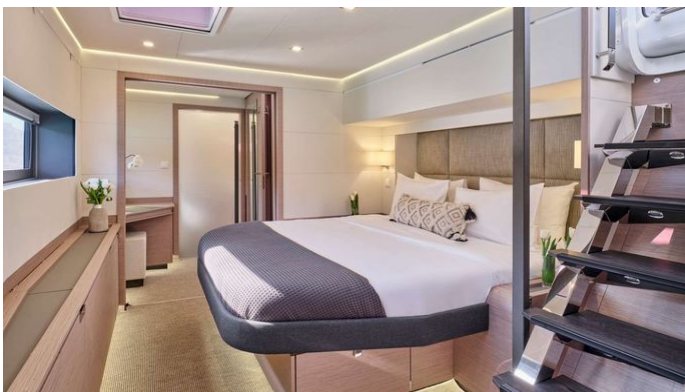

GUESTS CABINS CREW
4 3

CABIN CONFIGURATION
4 Double

CHARTER RATES

SUMMER
from
€34,000 / week + expenses

WINTER
from
€34,000 / week + expenses

Details correct as of 17 May, 2026

FOR MORE INFORMATION:

[CLICK HERE](#) 

or SCAN QR CODE

MORE PHOTOS, VIDEO OR INTERACTIVE DECK PLANS:

 [CLICK HERE](#)

ALENA YACHT CHARTER

Superyacht ALENA was built in 2023 by Fountaine Pajot. She is a 20.42m / 67' Power 67 motor yacht with exterior design by . Alena offers accommodation for up to 8 guests in 4 cabins with additional room for her crew of 3. She features a variety of amenities to ensure comfortable charter vacations. She also carries an impressive collection of toys as listed below.

ALENA AMENITIES & TOYS

Wi-Fi

Hydraulic Swim Platform

Sunpads

Deck Jacuzzi

Air Conditioning

BBQ

For a full up-to-date list of leisure facilities or amenities onboard Motor Yacht Alena please contact your Yacht Charter Broker prior to booking your vacation. If there is a particular water toy that you would like, but it is not listed, then it may be possible to rent this equipment for you.