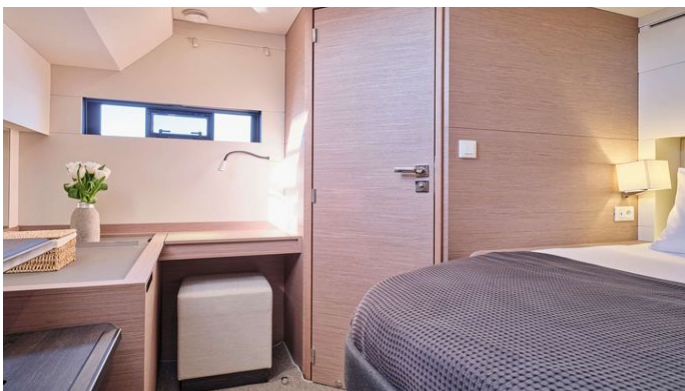

or SCAN QR CODE

MORE PHOTOS, VIDEO OR INTERACTIVE DECK PLANS:

 [CLICK HERE](#)

ALENA YACHT CHARTER

Superyacht ALENA was built in 2023 by Fountaine Pajot. She is a 20.42m / 67' Power 67 motor yacht with exterior design by . Alena offers accommodation for up to 8 guests in 4 cabins with additional room for her crew of 3. She features a variety of amenities to ensure comfortable charter vacations. She also carries an impressive collection of toys as listed below.

ALENA AMENITIES & TOYS

Wi-Fi

Hydraulic Swim Platform

Sunpads

Deck Jacuzzi

Air Conditioning

BBQ

For a full up-to-date list of leisure facilities or amenities onboard Motor Yacht Alena please contact your Yacht Charter Broker prior to booking your vacation. If there is a particular water toy that you would like, but it is not listed, then it may be possible to rent this equipment for you.