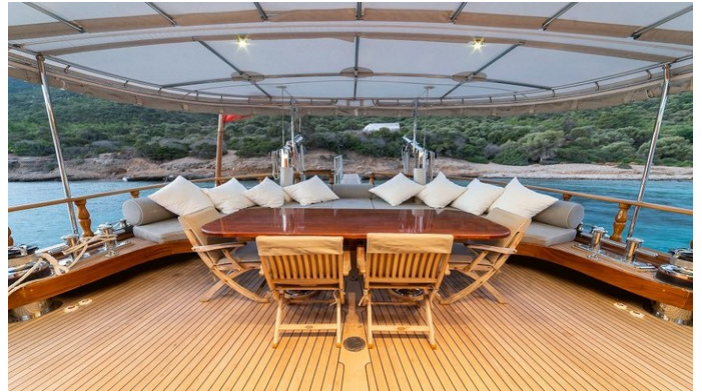

[CLICK HERE](#) 

or SCAN QR CODE

MORE PHOTOS, VIDEO OR INTERACTIVE DECK PLANS:

 [CLICK HERE](#)

HIZIR 1 YACHT CHARTER

Superyacht HIZIR 1 was built in 2016 by Custom. She is a 26.6m / 87'3 motor/sailer yacht with exterior design by . Hizir 1 offers accommodation for up to 8 guests in 4 cabins with additional room for her crew of 3. She features a variety of amenities to ensure comfortable charter vacations. She also carries an impressive collection of toys as listed below.

HIZIR 1 AMENITIES & TOYS

Wi-Fi

Air Conditioning

For a full up-to-date list of leisure facilities or amenities onboard Motor/Sailer Yacht Hizir 1 please contact your Yacht Charter Broker prior to booking your vacation. If there is a particular water toy that you would like, but it is not listed, then it may be possible to rent this equipment for you.