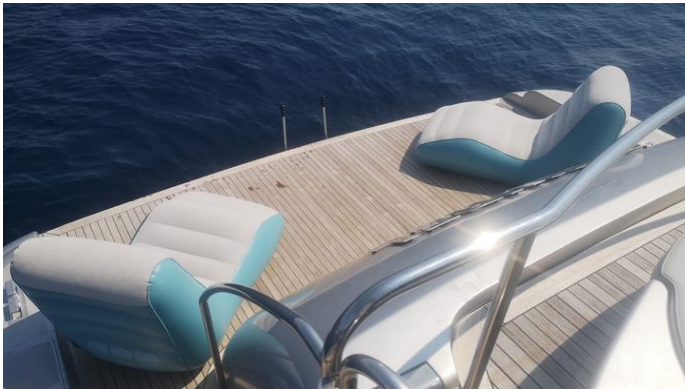

MORE PHOTOS, VIDEO OR INTERACTIVE DECK PLANS:

[CLICK HERE](#)